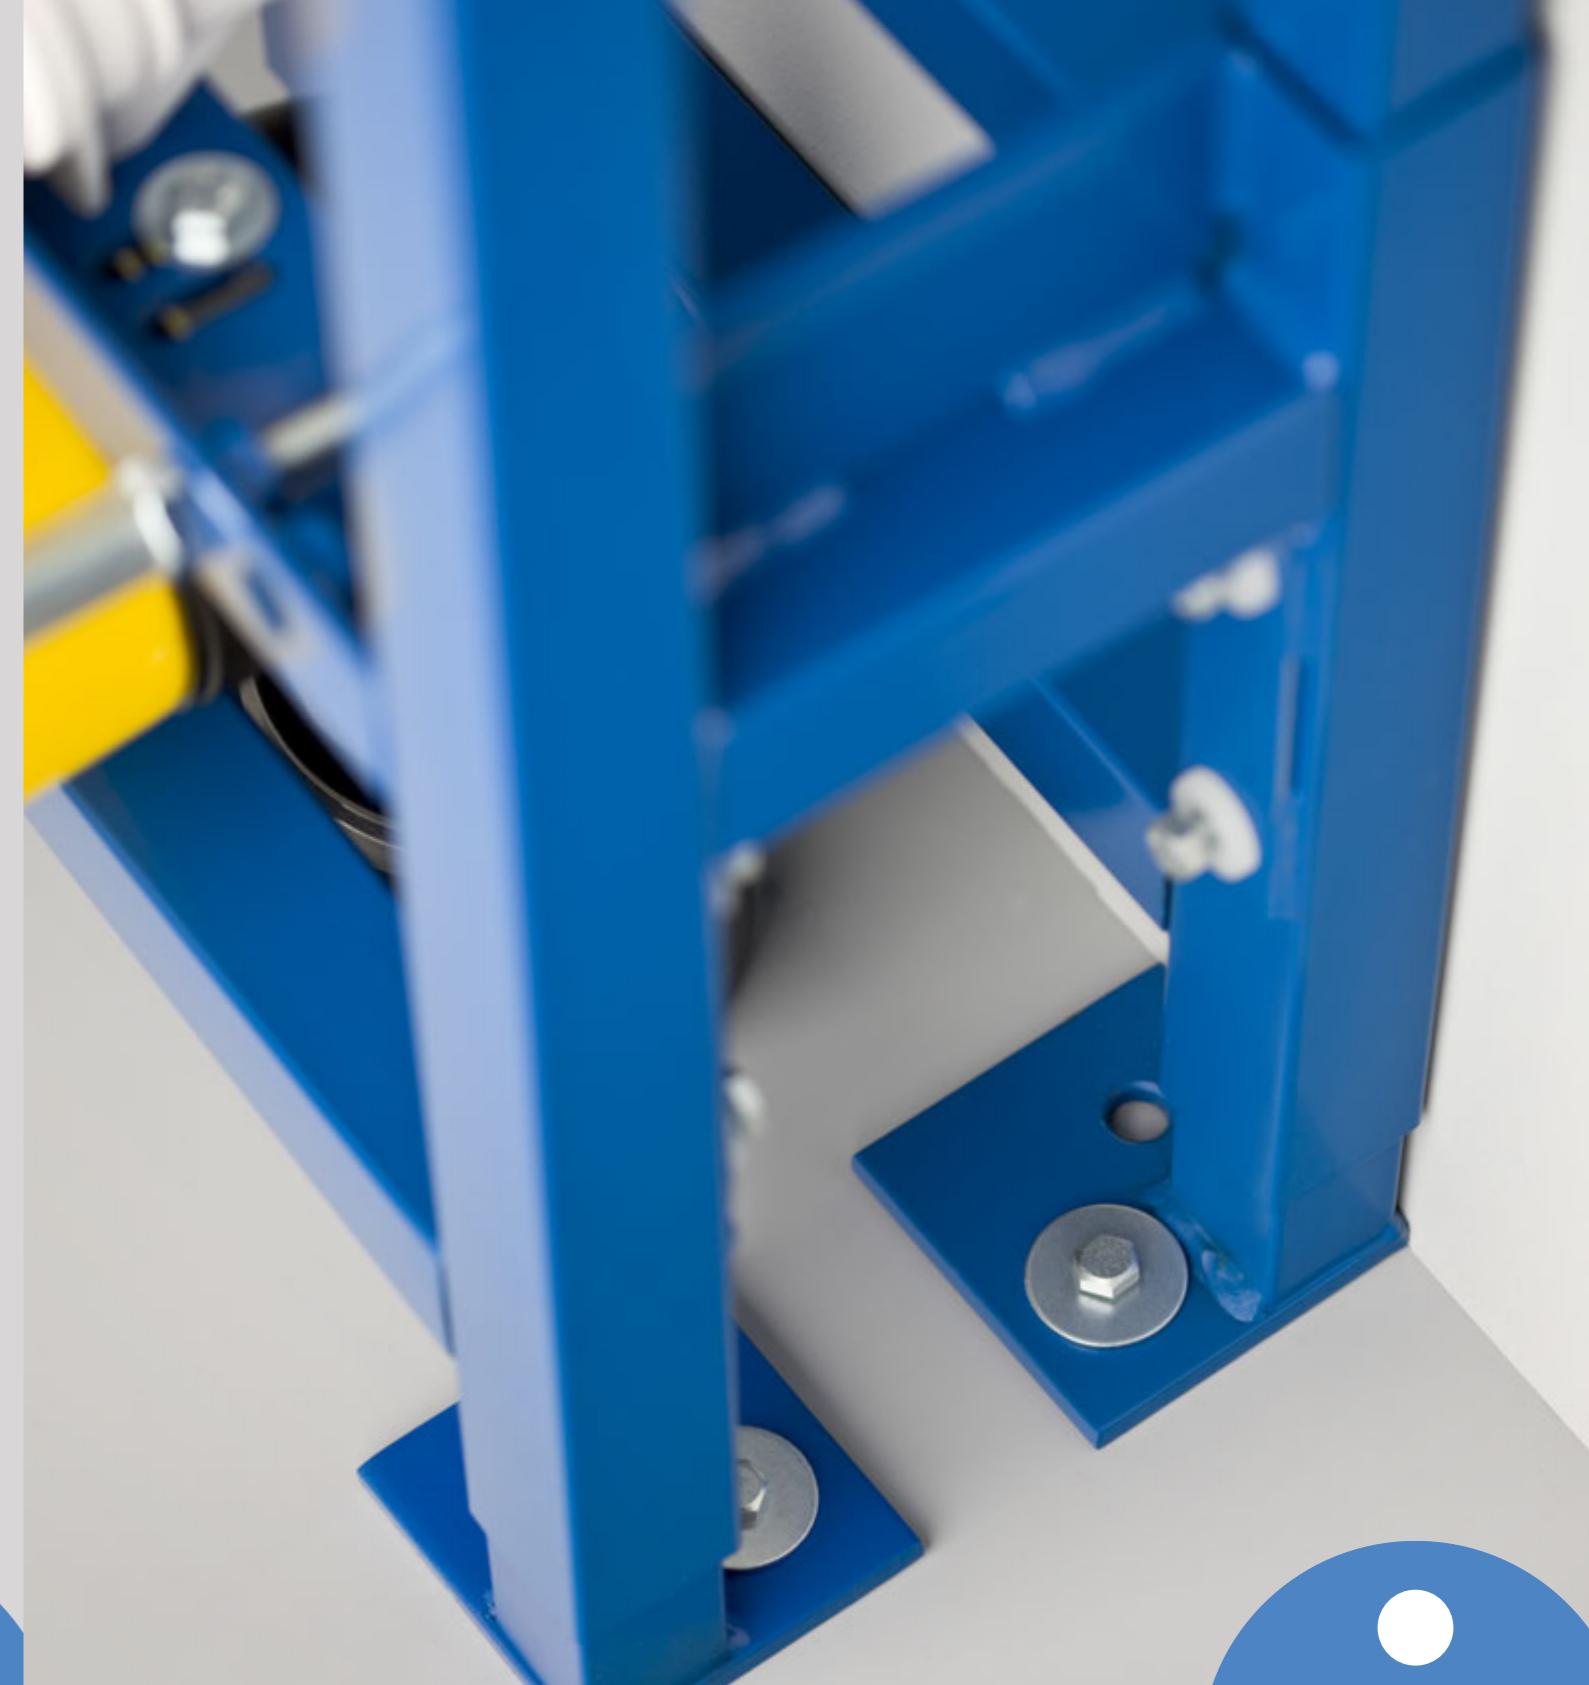

WISA Arnhem

At WISA we design, develop, manufacture and sell sanitary products since 1865. From our head office and factory in The Netherlands we have been engaged in sanitary ware for almost a century and a half. Growing over the years in flushing technology, we nowadays offer a complete assortment of toilet systems, vitreous china, toilet seats, plumbing accessories and Wellness products.

Warranty and Certificates

With WISA XS you choose for a secure installation. So without hesitation we offer you a full 10 year guarantee.

WISA is an ISO certified organisation. This shows a full control of continuous improvement of the organisation.

WISA takes it's responsibility a step further and offers a 25 year guarantee on the supply of spare parts.

All WISA XS concealed systems are tested to carry a minimum of 400 kilo.

WISA XS concealed cisterns are certified by renowned national and international institutes.