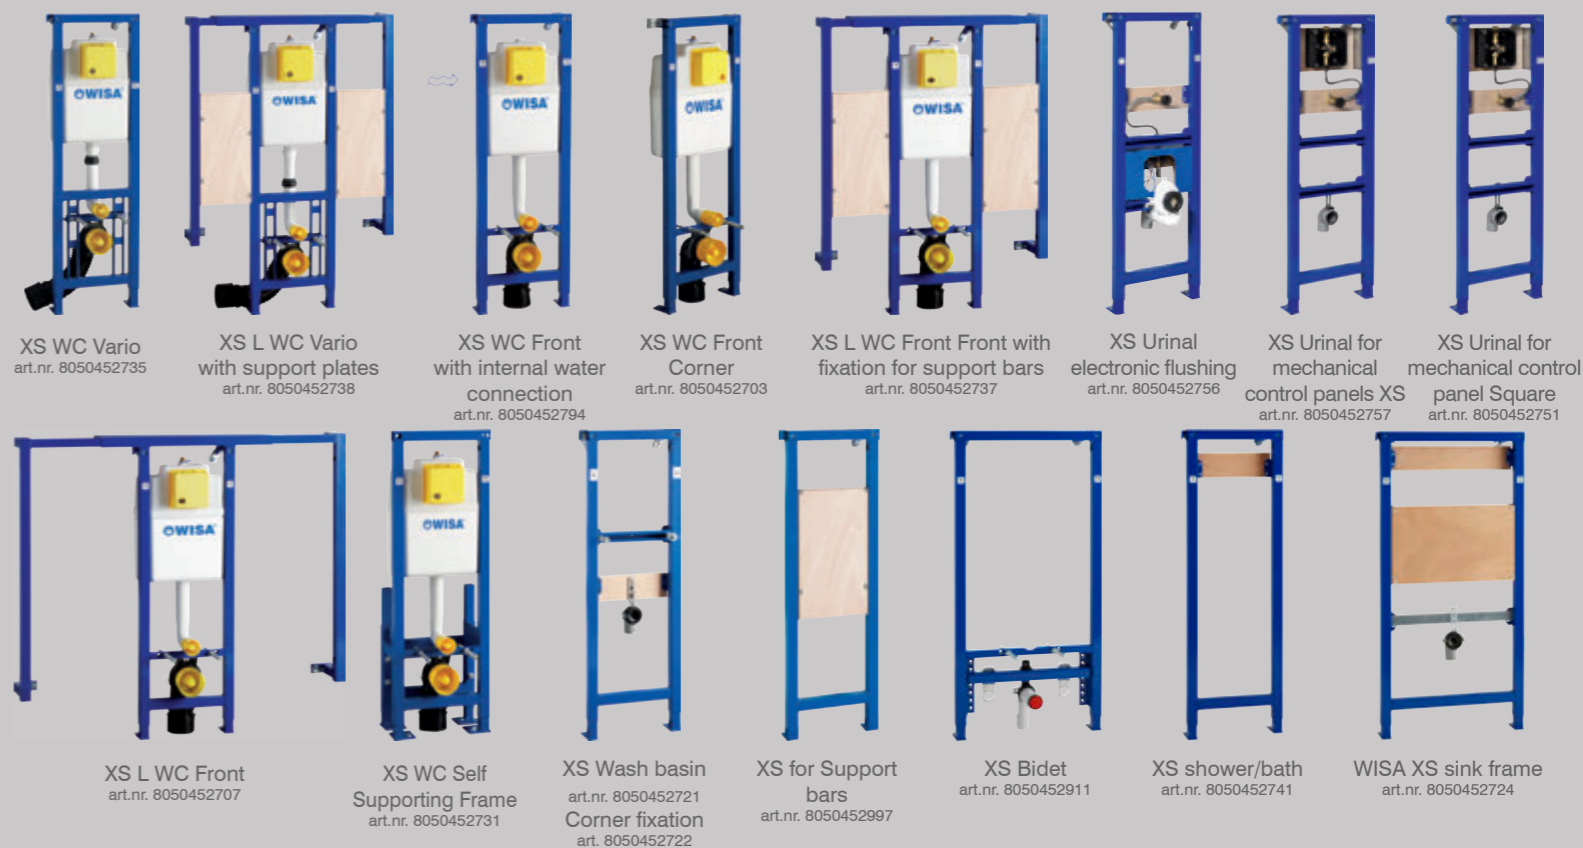

WISA XS variant built-in frames

During development of the XS, WISA was assisted by an elaborate team of installers. The practical experience of these professionals show that aspects like easy installation, reliability, failure cost reduction, but also efficient processing and aesthetics are of big importance. This knowledge, combined with WISA's yearlong experience in flushing technology, was the basis for the development of XS, and every other system in the XS series. Besides toilet systems WISA XS also supplies systems for urinal, wash basin and support bars.