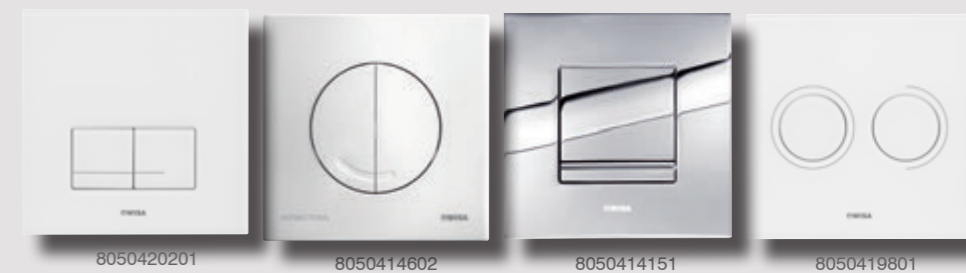

Control panels

Design and technology meet in the latest innovation by WISA. A line of luxury control panels for the XS system. The control panels are ultra thin, compact, and appear to be detached from the wall. Dutch design in combination with contemporary and trendy materials like aluminium, glass and stainless steel brings stylishness into your bathroom.