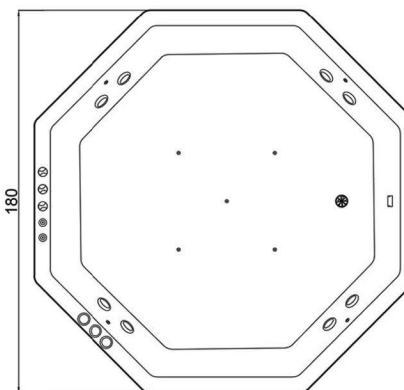

Scaling:

Width 180 cm
length 180 cm
Height 75 cm

Thermowood
Panel built in

PANELS

Prestigious materials. Jacuzzi comfort for all the senses and taking into account every detail. The whirlpool baths are beautiful and elegant and, depending on the model, the freestanding versions are finished with the highest quality, durable and non-deformable panelling made from exclusive materials: acrylic, wood.