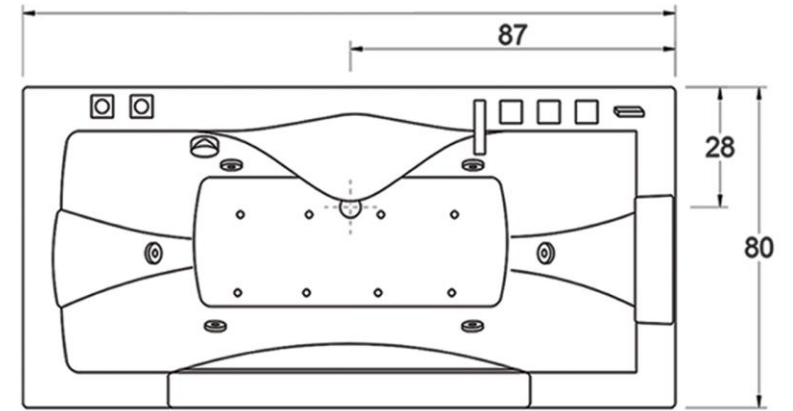

Width 170 cm
length 75 cm
Height 60 cm

Left & Right
Aquarium
With handle

FROM THE PRODUCT TO THE FINAL
PACKING, EVERY STEP WITH
METICULOUS ATTENTION TO
EVERY DETAIL.

Size: 160 x 80 x 60 (The Inside view)

Size: 160 x 80 x 60 (Front view)

Model
GAMA
Code: LRJ09

گاما

Scaling:

150×80×60
160×80×60

Left & Right
Aquarium
Handle color

Size: 160 x 80 x 60

ENJOY YOUR EXCLUSIVE JACUZZI EXPERIENCE KNOWING
HOW OUR DESIGNERS HAVE BLENDED
THE BEST IN HYDROTHERAPY WITH THE
BEST IN GAMA DESIGN.