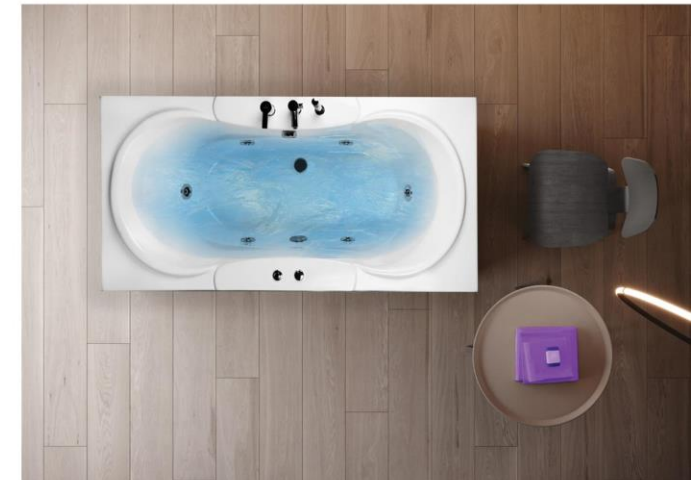

Rhyton

Jacuzzi Bathtub Faucets

Jacuzzi motor:

A completely isolated core with pump fan

Reinforced bathtub and jacuzzi:

Floor with five fiberglass layers

Sheet material:

Acrylic
■ ACRYLIC
■ ABS
■ ACRYLIC

Antimicrobial
Shining
antifungal

Body material:

Steel

THE JACUZZI & BATHTUB

Catalogue
2020

The NILE freestanding jacuzzi, with a fearless and luminous name, exemplifies this ultra luxe bathtub for the discerning homeowner. Available in white acrylic with either a white or chrome.

Model
NILE
Code: LRJ05

نیل

Scaling:

Width 181 cm
length 87 cm
Height 63 cm

Left & Right