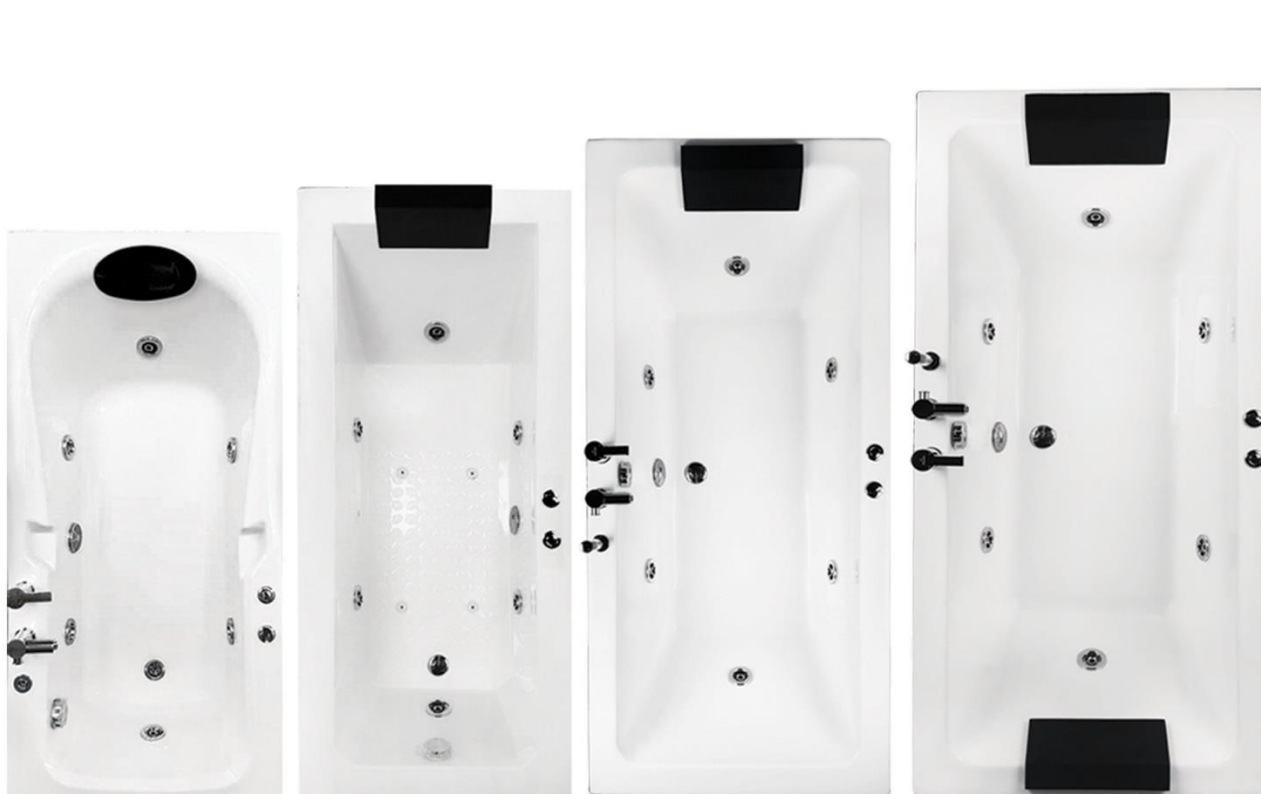

Rhyton

Jacuzzi Bathtub Faucets

Jacuzzi motor:

A completely isolated core with pump fan

Reinforced bathtub and jacuzzi:

Floor with five fiberglass layers

Sheet material:

Acrylic
■ ACRYLIC
■ ABS
■ ACRYLIC

 Size: 180 x 85 x 68

 Size: 180 x 85 x 60 (The Inside view)

The jets and the power

The pump drives the hydromassage system and must have sufficient power to ensure continuous water circulation in an energetic and controlled way. This is why the Jacuzzi jets are so powerful and beneficial.

 Size: 180 x 85 x 60 (Front view)

Ideal depth

The internal depth of the bath is essential to ensure the proper execution of the hydromassage, which is why Jacuzzi baths, thanks to clever ergonomics, have the ideal depth to immerse the body completely without using excessive amounts of water.

180×85×68

Left & Right

کوبه‌سازان

Size: 180 x 85 x 68

Your Jacuzzi hot tub will last for years! Look inside a Jacuzzi hot tub and it is like looking under the bonnet of a luxury car. We believe in providing you the best hot tub experience and do not compromise on quality by using cheaper parts. We know you will enjoy your Jacuzzi hot tub for years to come and we want you to have total faith in its ability. Our high standards and keen attention to detail means that we've done the hard work for you, you can relax.